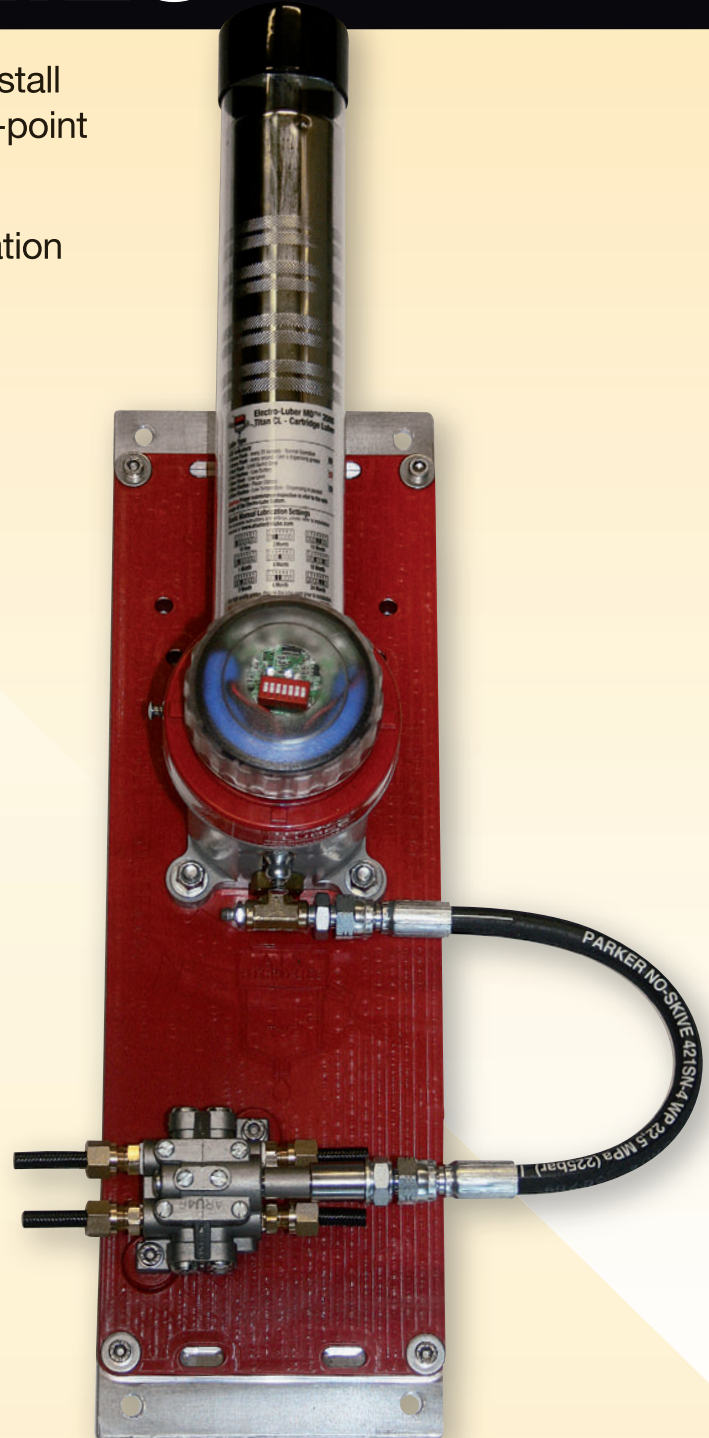

MULTI-POINT LUBRICATORS

TITAN CL SERIES

A.T.S. Electro-Lube (UK) Ltd offer an easy to install self-contained and reliable, fully automatic multi-point system for grease lubrication.

The Titan CL System provides optimum lubrication with electronic control of lubrication frequency.

- ✓ **SIMPLE TO INSTALL**
with easy prime connection
- ✓ **BATTERY POWERED**
with option of remote control
- ✓ **ADJUSTABLE FEED RATE**
via integral setting switches
- ✓ **INDICATOR LIGHTS**
low level - battery - function
- ✓ **SINGLE OR MULTI-POINT**
from 1 to 12 feed points
- ✓ **LOW COST SYSTEM**
with minimum maintenance
- ✓ **EASY RE-FILLING**
with standard grease cartridge
- ✓ **INDOOR/OUTDOOR USE**
not affected by temperature
- ✓ **PACKAGE SYSTEMS**
inc. all pipe, fittings, etc.

It's easy to order the Titan CL that you require. *Simply follow these four steps*

step 1

The Titan CL is supplied fully assembled and complete with adaptors for 8mm OD tube.

FIRSTLY:

- Consider how many outlets are required
- Calculate approximate feed lengths from the **The Titan CL** to the lubrication points (can be up to 5 metres per line)
- Decide whether a battery powered or remote powered version is required

step 2

NEXT:

Check the thread size of the inlet points on the bearings and select adaptors:

- AT62B Straight coupling 1/8 BSP x 8mm
- AT16B Straight coupling 1/4 BSP x 8mm
- AT36B Elbow coupling 1/8 BSP x 8mm
- AT36B1/4 Elbow coupling 1/4 BSP x 8mm